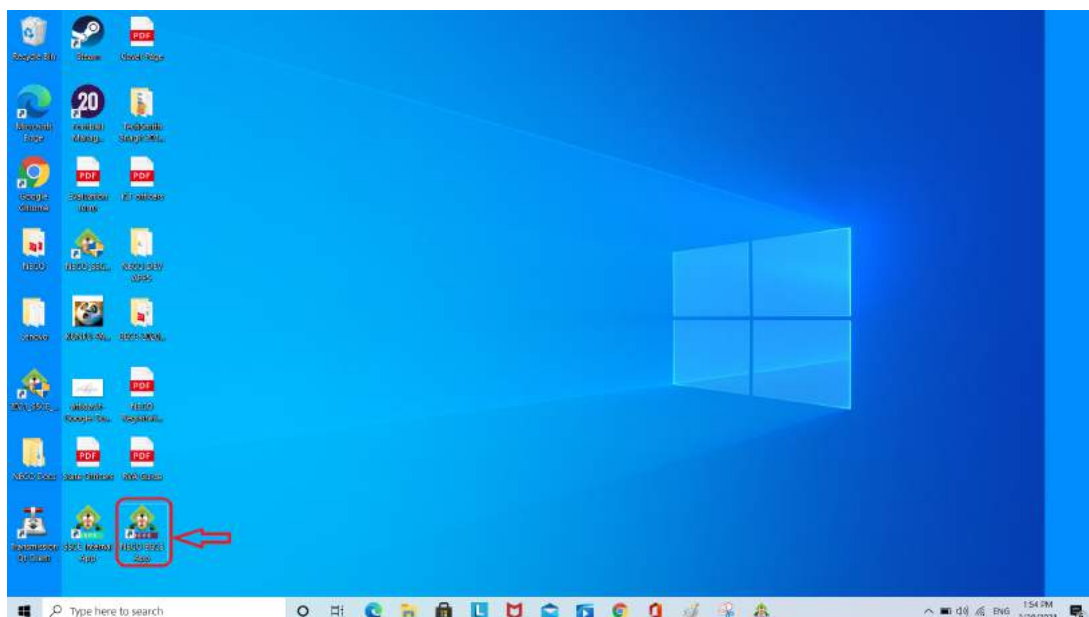

How to Install the BECE Registration App in 5 Easy Steps

1. Launch your **Google Chrome** browser and visit <https://bece.neco.gov.ng/> (See image below).

2. Click the installation ICON.
Note: The ICON is at the top right corner of the browser address bar. (See image below)

3. After clicking on the ICON, a popup will appear as shown below, Click on the **Install** button to save the icon on your desktop.

4. A shortcut will appear on your desktop as shown below.

5. Launch your app always from the shortcut created.