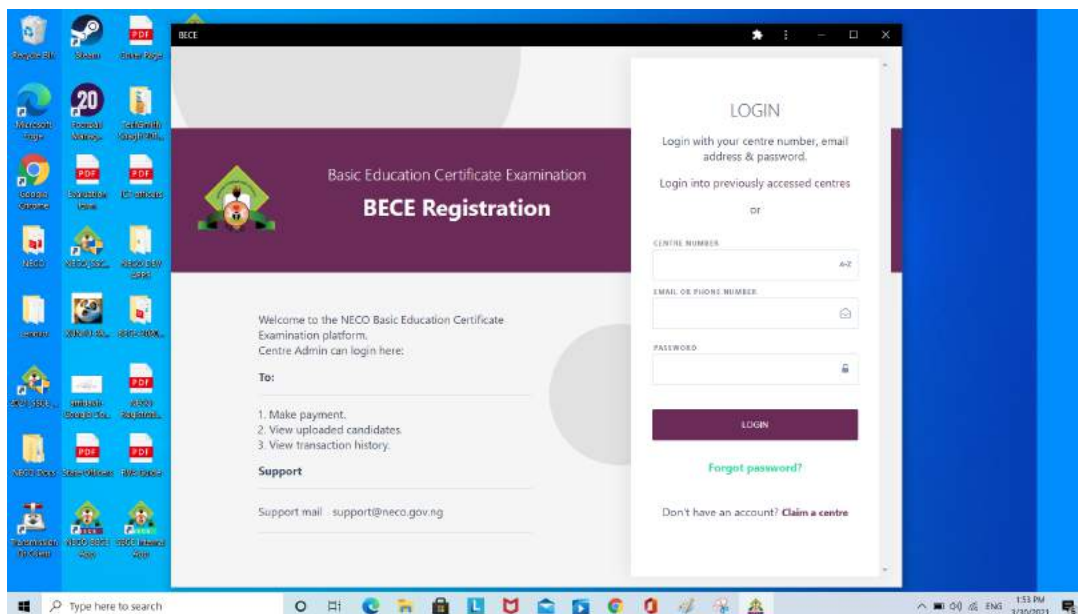

How to Install the BECE Registration App in 5 Easy Steps

1. Launch your **Google Chrome** browser and visit <https://bece.neco.gov.ng/> (See image below).

2. Click the installation ICON.
Note: The ICON is at the top right corner of the browser address bar. (See image below)

3. After clicking on the ICON, a popup will appear as shown below, Click on the **Install** button to save the icon on your desktop.

4. A shortcut will appear on your desktop as shown below.

5. Launch your app always from the shortcut created.