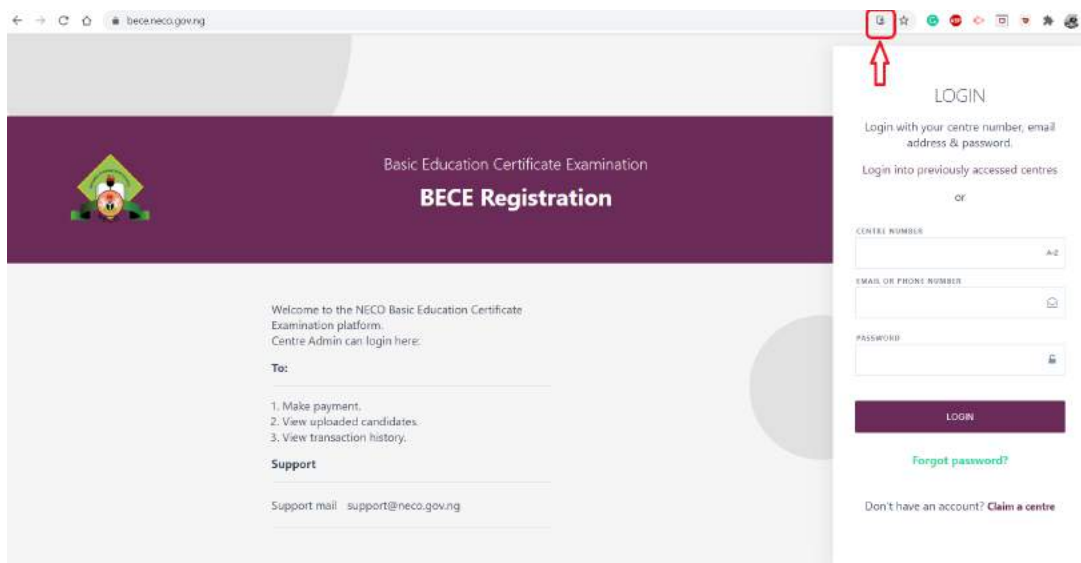

How to Install the BECE Registration App in 5 Easy Steps

1. Launch your **Google Chrome** browser and visit <https://bece.neco.gov.ng/> (See image below).

2. Click the installation ICON.
Note: The ICON is at the top right corner of the browser address bar. (See image below)