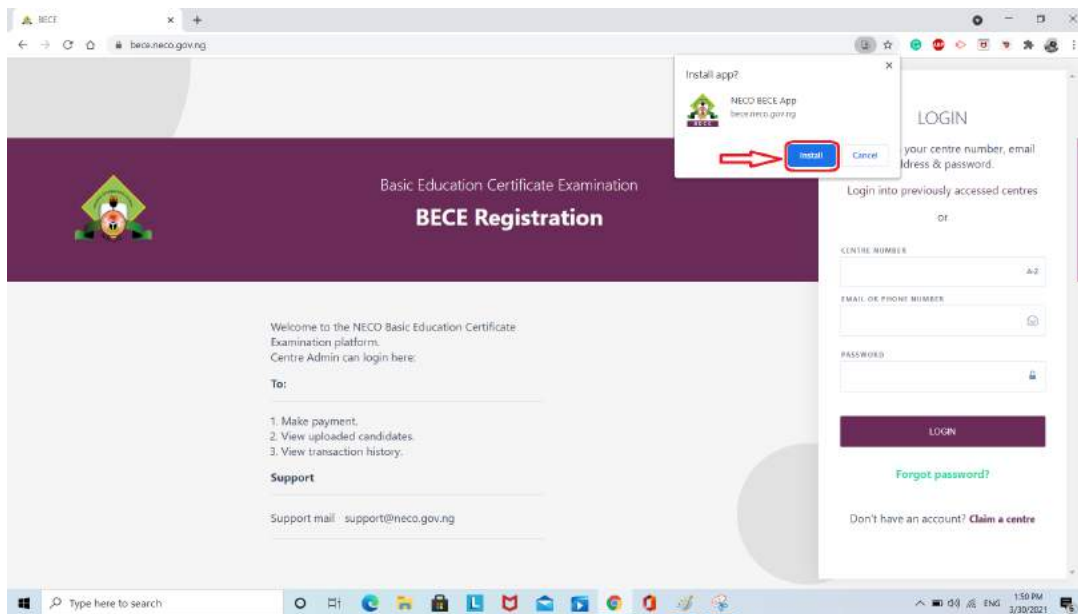

3. After clicking on the ICON, a popup will appear as shown below, Click on the **Install** button to save the icon on your desktop.