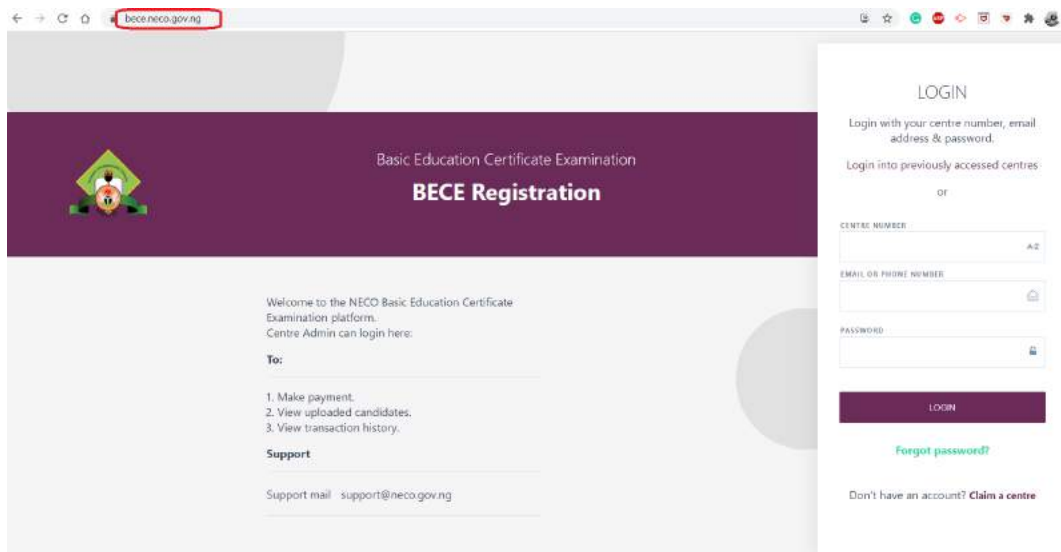

How to Install the BECE Registration App in 5 Easy Steps

1. Launch your **Google Chrome** browser and visit <https://bece.neco.gov.ng/> (See image below).

2. Click the installation ICON.
Note: The ICON is at the top right corner of the browser address bar. (See image below)